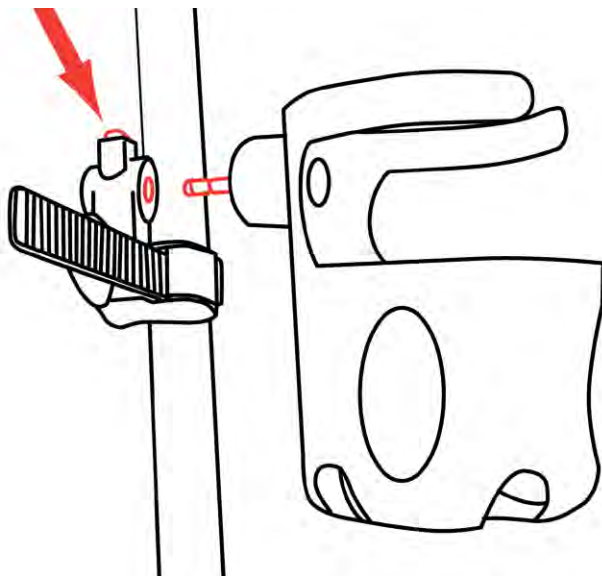

Features

- Holds large size cups, soft drink cans and water bottles up to 1.5 litres.
- Universal product
- Quick release fitting
- Swiveling hinge, allowing Bevi Buddy to be level with the ground at all times

Suits

- This product is universal and will fit most prams and strollers.

Bevi Buddy Models

- Bevi Buddy Black A8784

Bevi Buddy

Bevi Buddy illustrating quick release feature

Bevi Buddy